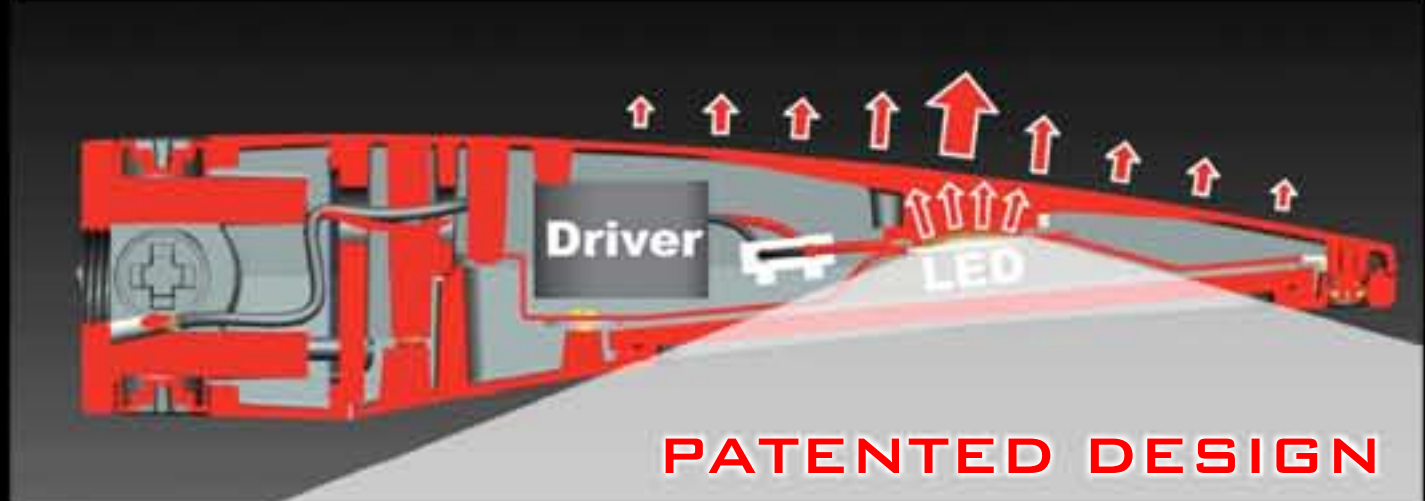

LPACK SURFACE MOUNT

Surface mount LED Wallpack for recessed box. Lasts 50,000 hours. Meet IESNA Full Cutoff, Fully Shielded classification. 5 year warranty. LED Light Engine included.

Product #	Watts	Lamp	Color
WPLED10S	10	LED	BRONZE
WPLED10SY	10	LED	BRONZE
WPLED10SW	10	LED	WHITE
WPLED10SYW	10	LED	WHITE

Garage Doors and Entry Ways

Commercial Doors & Entry Ways

Bollards for Pathways

Commercial Sidewalks & Store Fronts

Incandescent = 20 Relampings

CFL = 4 Relampings

Metal Halide = 3 Relampings

SAVE ON RELAMPING