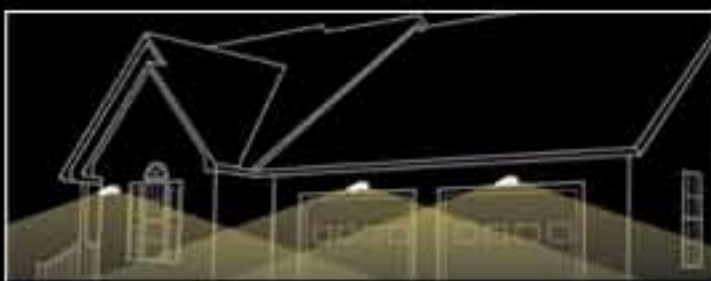

LPACK JUNCTION BOX

Junction box mount LED Wallpack with 5 conduit entry points. Lasts 50,000 hours. Meet IESNA Full Cutoff, Fully Shielded classification. 5 year warranty. LED Light Engine included.

Product #	Watts	Lamp	Color
WPLED10	10	LED	BRONZE
WPLED10Y	10	LED	BRONZE
WPLED10W	10	LED	WHITE
WPLED10YW	10	LED	WHITE

LPACK SURFACE MOUNT

Surface mount LED Wallpack for recessed box. Lasts 50,000 hours. Meet IESNA Full Cutoff, Fully Shielded classification. 5 year warranty. LED Light Engine included.

Product #	Watts	Lamp	Color
WPLED10S	10	LED	BRONZE
WPLED10SY	10	LED	BRONZE
WPLED10SW	10	LED	WHITE
WPLED10SYW	10	LED	WHITE